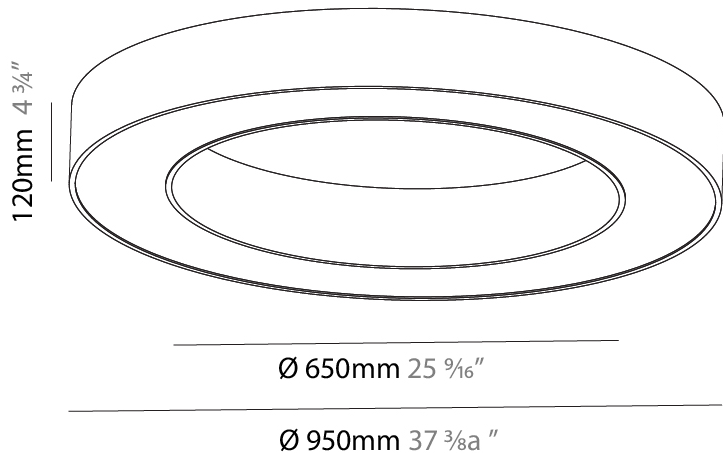

1. To build a product code in our configurator select the specify button on the base model # product page
2. To build a manual product code on this datasheet choose from the options listed below in blue font and add the suffix to the base model #

GENERAL

Series: Glorious
Subseries: Glorious 150
Partner: Prolicht
Division: Architectural
Installation: Surface
Product Type: Ceiling Surface
Mounting Location: Ceiling
Light Distribution: Direct

PHYSICAL

Shape: Round
Diameter (mm): 950
Diameter (in): 37 3/8
Height (mm): 120
Height (in): 4 3/4
Weight (kg): 8.94
Weight (lbs): 19.67
Diffuser: PMMA - Opal / Microprism
Fixture Finish: SSR / BKV / CWI / CRY / HAB / UFT / ITA / RUA / FTG / MYG / LOD / PUS / FRO / FUP / KIA / POP / BLS / SPG / MEY / GOH / CHC / COM / ABZ / JAG / OBR / MOS / ROR
Fixture Material: PMMA / Aluminum

ELECTRICAL

Lamp Type: LED (Zhaga Standard)
Input Wattage (W): 44.1
Total Output Wattage (W): 36 / 28.8 (3500K)
Dimming: 0-10V Dimming / Phase Dimming (120Vac Only)
Driver Included: Yes
Driver Location: Integrated
Driver Type: Constant Current - 120 / 277Vac
Driver Class: Class 2
Input Voltage (V): 120 - 277
Constant Current (MA): 350 / 900 (3500K)

LED

Color Temperature (°K): 2700 / 3000 / 3500 / 4000
Max. Delivered Lumen (lm): Max 4008
Nominal Lumen (lm): Max 6045
CRI: >90 CRI
Efficiency (%): 65
Lamp Life (hrs): 50000

OPTICAL

RATINGS AND CERTIFICATIONS

Certified By: Certified for North American Standards
IP rating: IP20