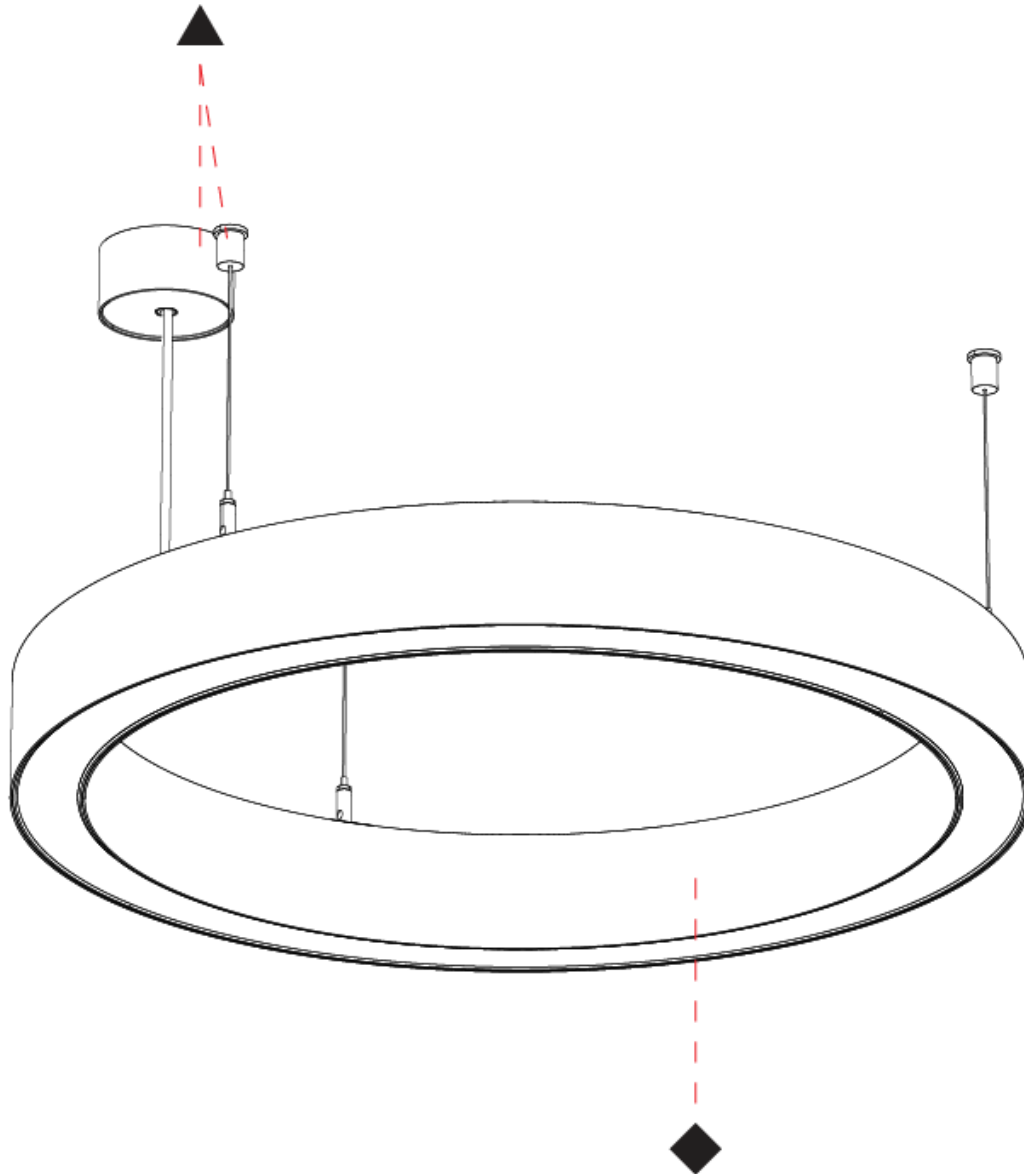

GLORIOUS 45 SUSPENSION

A3001071-

PROJECT	_____
TYPE	_____
SPECIFIER	_____
QUANTITY	_____
DATE	_____

A