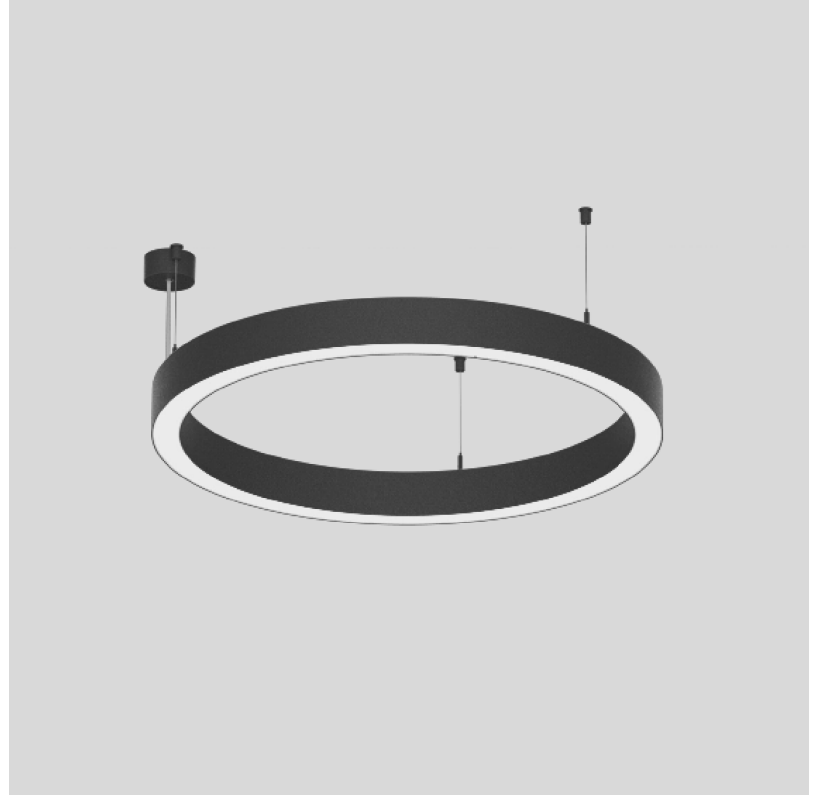

GENERAL

Series: Glorious
Subseries: Glorious 45
Partner: Prolicht
Division: Architectural
Installation: Suspension
Product Type: Pendant
Mounting Location: Ceiling
Light Distribution: Direct

PHYSICAL

Shape: Round
Diameter (mm): 800
Diameter (in): 31 1/2
Height (mm): 76
Height (in): 3
Weight (kg): 5
Diffuser: [PMMA - Opal / Microprism / Clear Microprism](#)
Fixture Finish: [SSR / BKV / CWI / CRY / HAB / UFT / ITA / RUA / FTG / MYG / LOD / PUS / FRO / FUP / KIA / POP / BLS / SPG / MEY / GOH / CHC / COM / ABZ / JAG / OBR / MOS / ROR](#)
Fixture Material: [PMMA / Aluminum](#)
Cable Details: [2000mm/78 3/4" or 6000mm/236 1/4" Cable Transparent](#)

ELECTRICAL

Lamp Type: LED
Input Wattage (W): 51.7
Total Output Wattage (W): 47.3
Dimming: [Non-Dimming / 0-10V Dimming / Phase Dimming / DALI Dimming / MATTER Dimming](#)
Driver Included: Yes
Driver Location: Integrated
Driver Type: Constant Current - Universal
Driver Class: Class 2
Input Voltage (V): 120 - 277

LED

Color Temperature (°K): [2700 / 3000 / 3500 / 4000](#)
Max. Delivered Lumen (lm): Max 6056
Nominal Lumen (lm): Max 8520
CRI: >90 CRI
Lamp Life (hrs): 50000

OPTICAL

Adjustability: Fixed

RATINGS AND CERTIFICATIONS

Certified By: Certified for North American Standards
IP rating: IP40