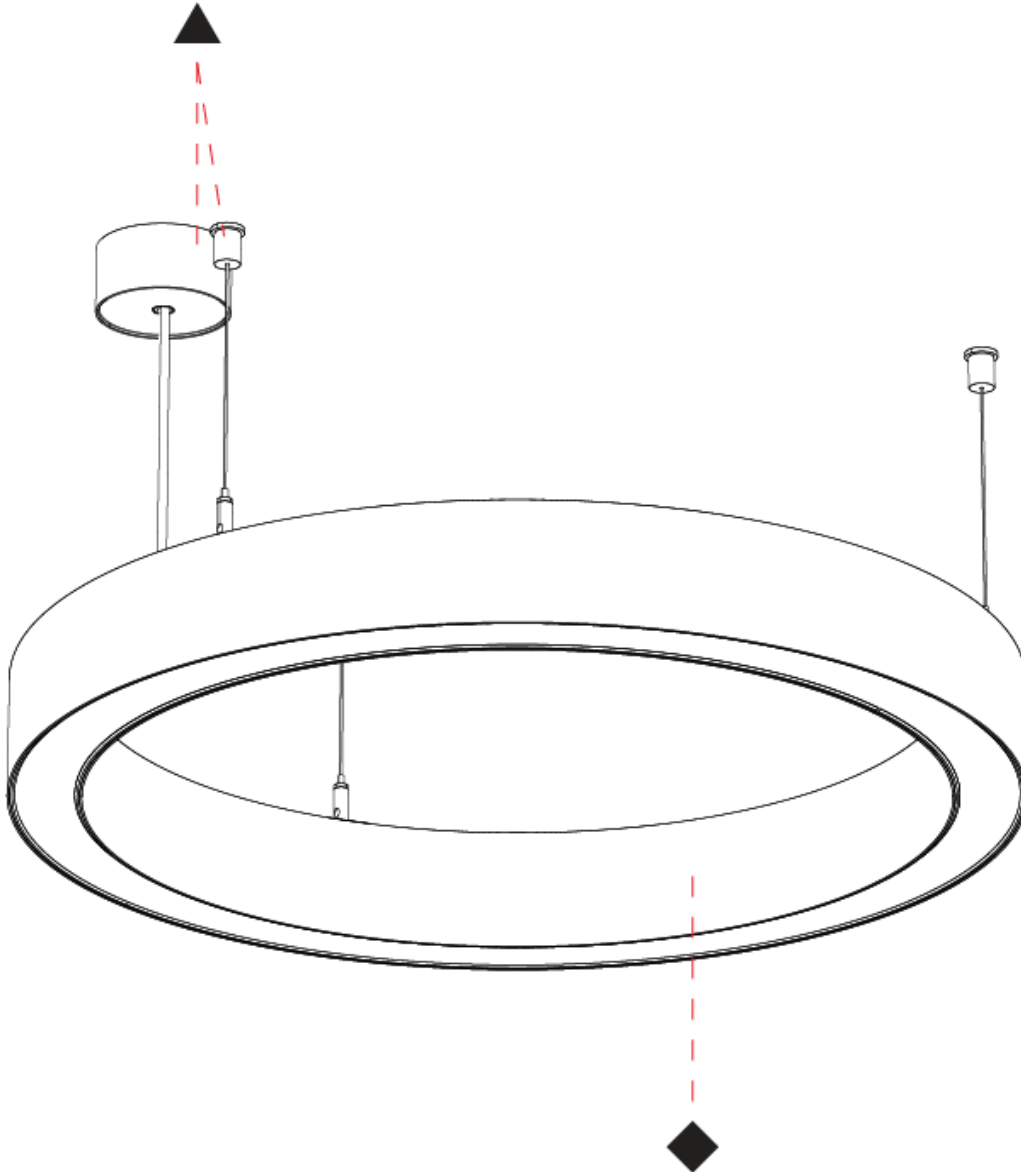

GLORIOUS 45 SUSPENSION

A3001070-

PROJECT	_____
TYPE	_____
SPECIFIER	_____
QUANTITY	_____
DATE	_____

A