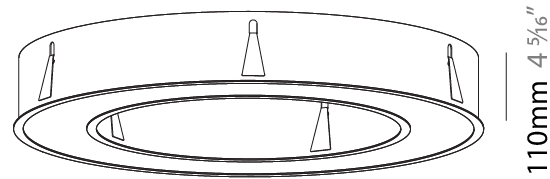

GENERAL

Series: Glorious
Subseries: Glorious 150
Partner: Prolicht
Division: Architectural
Installation: Recessed
Product Type: Ceiling Recessed
Mounting Location: Ceiling
Light Distribution: Direct

PHYSICAL

Shape: Round
Diameter (mm): 970
Diameter (in): 38 ³/₁₆
Height (mm): 110
Height (in): 4 ⁵/₁₆
Min. Recessing Depth (mm): 120
Min. Recessing Depth (in): 4 ³/₄
Weight (kg): 11.164
Weight (lbs): 24.61
Diffuser: PMMA - Opal or Micro-Prism
Fixture Finish: SSR / BKV / CWI / CRY / HAB / UFT / ITA / RUA / FTG / MYG / LOD / PUS / FRO / FUP / KIA / POP / BLS / SPG / MEY / GOH / CHC / COM / ABZ / JAG / OBR / MOS / ROR
Fixture Material: PMMA / Aluminum
Cut-out Measurements: Dia. 960mm / 37 13/16"

ELECTRICAL

Lamp Type: LED (Zhaga Standard)
Input Wattage (W): 44.1
Total Output Wattage (W): 36 / 28.8 (3500K)
Dimming: 0-10V Dimming / Phase Dimming (120Vac Only)
Driver Included: Yes
Driver Location: Integrated
Driver Type: Constant Current - 120 / 277Vac
Driver Class: Class 2
Input Voltage (V): 120 - 277
Constant Current (MA): 350 / 900 (3500K)

LED

Color Temperature (°K): 2700 / 3000 / 3500 / 4000
Max. Delivered Lumen (lm): Max 4008
Nominal Lumen (lm): Max 6045
CRI: >90 CRI
Efficiency (%): 65
Lamp Life (hrs): 50000

OPTICAL

RATINGS AND CERTIFICATIONS

Certified By: Certified for North American Standards
IP rating: IP20

PROJECT	
TYPE	
SPECIFIER	
QUANTITY	
DATE	

Ø 628mm 24 3/4"

Ø 970mm 38 3/16 "

110mm 4 5/16"

960mm x 640mm
37 13/16" x 25 3/16"

120mm
4 3/4"

10 - 15mm
3/8" - 9/16"