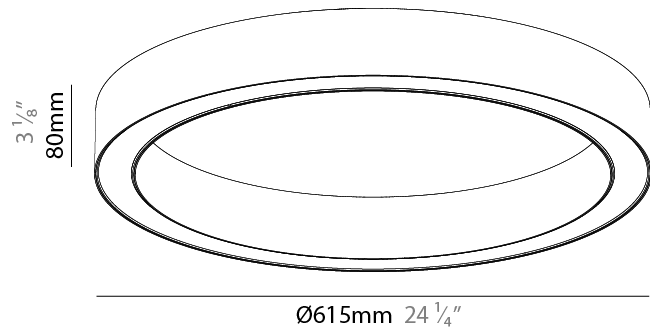

GENERAL

Series: Glorious
Subseries: Glorious 45
Partner: Prolicht
Division: Architectural
Installation: Surface
Product Type: Ceiling Surface
Mounting Location: Ceiling
Light Distribution: Direct

PHYSICAL

Shape: Round
Diameter (mm): 615
Diameter (in): 24 ¹/₄"
Height (mm): 76
Height (in): 3
Weight (kg): 4
Diffuser: [PMMA - Opal / Microprism / Clear Microprism](#)
Fixture Finish: [SSR / BKV / CWI / CRY / HAB / UFT / ITA / RUA / FTG / MYG / LOD / PUS / FRO / FUP / KIA / POP / BLS / SPG / MEY / GOH / CHC / COM / ABZ / JAG / OBR / MOS / ROR](#)
Fixture Material: [PMMA / Aluminum](#)

ELECTRICAL

Lamp Type: LED
Input Wattage (W): 32.7
Total Output Wattage (W): 29.7
Dimming: [Non-Dimming / 0-10V Dimming / Phase Dimming / DALI Dimming / MATTER Dimming](#)
Driver Included: Yes
Driver Location: Integrated
Driver Type: Constant Current - Universal
Driver Class: Class 2
Input Voltage (V): 120 - 277

LED

Color Temperature (°K): 2700-6500 Tunable White
Max. Delivered Lumen (lm): Max 3832
Nominal Lumen (lm): Max 5390
CRI: >90 CRI
Lamp Life (hrs): 50000

OPTICAL

Adjustability: Fixed

RATINGS AND CERTIFICATIONS

Certified By: Certified for North American Standards
IP rating: IP40

PROJECT _____
TYPE _____
SPECIFIER _____
QUANTITY _____
DATE _____