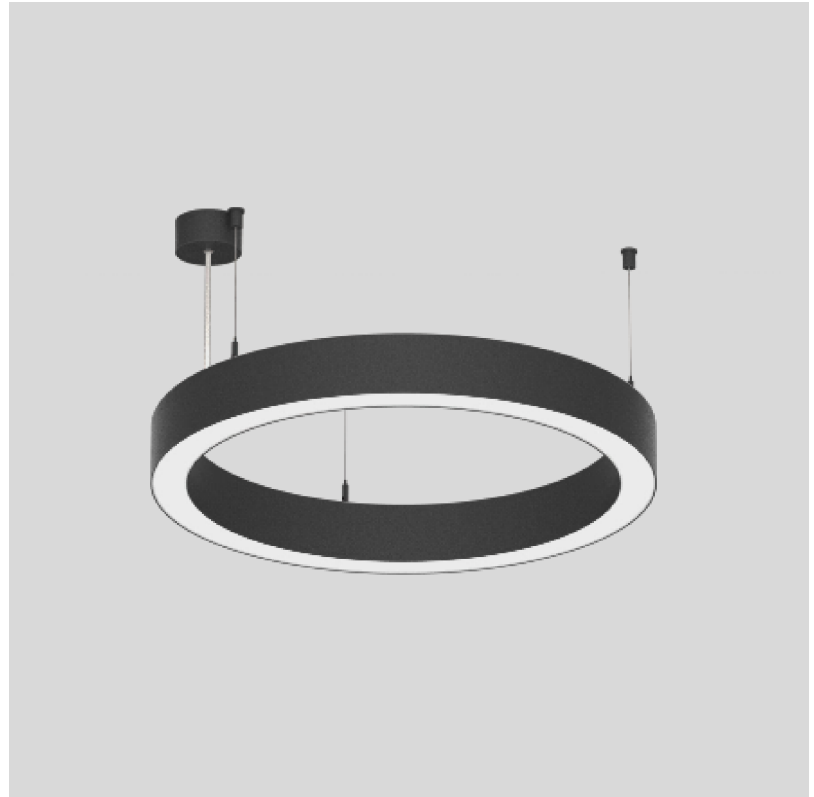

1. To build a product code in our configurator select the specify button on the base model # product page
2. To build a manual product code on this datasheet choose from the options listed below in blue font and add the suffix to the base model #

GENERAL

Series: Glorious
Subseries: Glorious 45
Partner: Prolicht
Division: Architectural
Installation: Suspension
Product Type: Pendant
Mounting Location: Ceiling
Light Distribution: Direct / Indirect

PHYSICAL

Shape: Round
Diameter (mm): 615
Diameter (in): 24 ³/₁₆
Height (mm): 76
Height (in): 3
Weight (kg): 6
Diffuser: [PMMA - Opal / Microprism / Clear Microprism](#)
Fixture Finish: [SSR / BKV / CWI / CRY / HAB / UFT / ITA / RUA / FTG / MYG / LOD / PUS / FRO / FUP / KIA / POP / BLS / SPG / MEY / GOH / CHC / COM / ABZ / JAG / OBR / MOS / ROR](#)
Fixture Material: [PMMA / Aluminum](#)
Cable Details: [2000mm/78 3/4" or 6000mm/236 1/4" Cable Transparent](#)

ELECTRICAL

Lamp Type: LED
Input Wattage (W): 31.4
Total Output Wattage (W): 28.1
Dimming: Non-Dimmable
Driver Included: Yes
Driver Location: Integrated
Driver Type: Constant Current - Universal
Driver Class: Class 2
Input Voltage (V): 120 - 277

LED

[Color Temperature (°K): 2700 / 3000 / 3500 / 4000](#)
Max. Delivered Lumen (lm): Max 4018
Nominal Lumen (lm): Max 5308
CRI: >90 CRI
Lamp Life (hrs): 50000

OPTICAL

Adjustability: Fixed

RATINGS AND CERTIFICATIONS

Certified By: Certified for North American Standards
IP rating: IP40