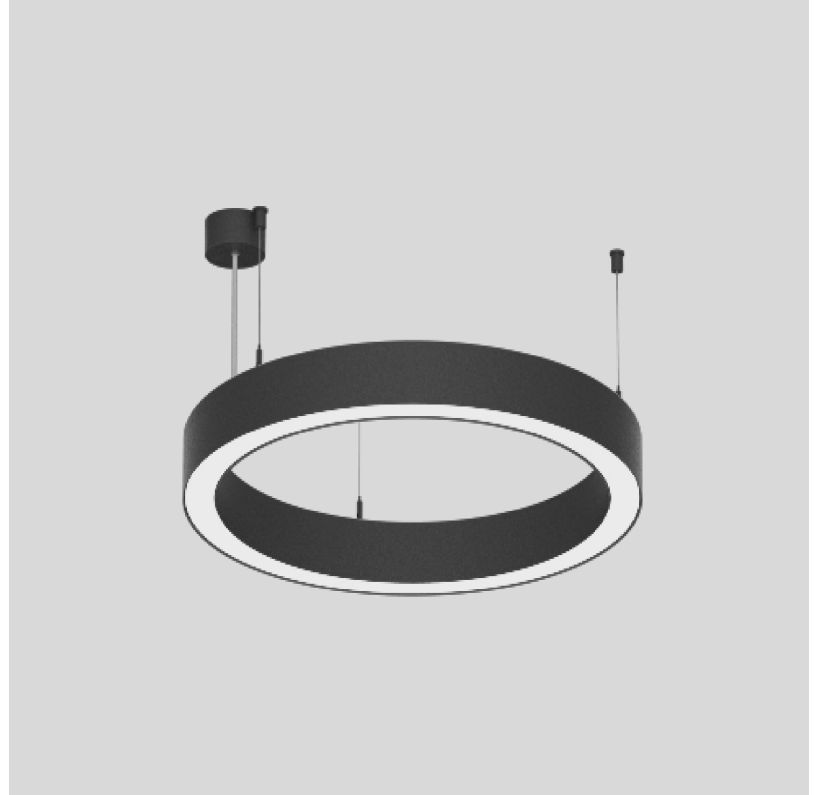

GENERAL

Series: Glorious
Subseries: Glorious 45
Partner: Prolicht
Division: Architectural
Installation: Suspension
Product Type: Pendant
Mounting Location: Ceiling
Light Distribution: Direct

PHYSICAL

Shape: Round
Diameter (mm): 615
Diameter (in): 24 ³/₁₆
Height (mm): 76
Height (in): 3
Weight (kg): 6
Diffuser: [PMMA - Opal / Microprism / Clear Microprism](#)
Fixture Finish: [SSR / BKV / CWI / CRY / HAB / UFT / ITA / RUA / FTG / MYG / LOD / PUS / FRO / FUP / KIA / POP / BLS / SPG / MEY / GOH / CHC / COM / ABZ / JAG / OBR / MOS / ROR](#)
Fixture Material: [PMMA / Aluminum](#)
Cable Details: [2000mm/78 3/4" or 6000mm/236 1/4" Cable Transparent](#)

ELECTRICAL

Lamp Type: LED
Input Wattage (W): 32.7
Total Output Wattage (W): 30
Dimming: [Non-dimming / DALI Dimming / MATTER Dimming](#)
Driver Included: Yes
Driver Location: Integrated
Driver Type: Constant Current - Universal
Driver Class: Class 2
Input Voltage (V): 120 - 277

LED

Color Temperature (°K): 2700-6500 Tunable White
Max. Delivered Lumen (lm): Max 3832
Nominal Lumen (lm): Max 5390
CRI: >90 CRI
Lamp Life (hrs): 50000

OPTICAL

Adjustability: Fixed

RATINGS AND CERTIFICATIONS

Certified By: Certified for North American Standards
IP rating: IP40

PROJECT
TYPE
SPECIFIER
QUANTITY
DATE