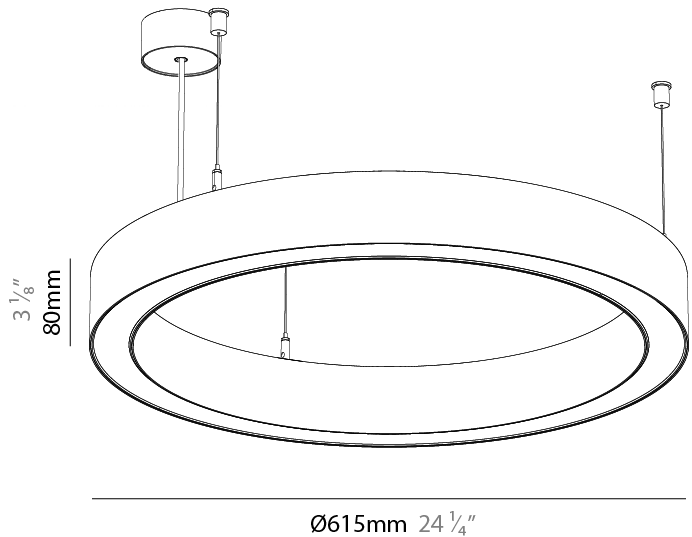

GENERAL

Series: Glorious
Subseries: Glorious 45
Partner: Prolicht
Division: Architectural
Installation: Suspension
Product Type: Pendant
Mounting Location: Ceiling
Light Distribution: Direct

PHYSICAL

Shape: Round
Diameter (mm): 615
Diameter (in): 24 ³/₁₆
Height (mm): 76
Height (in): 3
Weight (kg): 6
Diffuser: [PMMA - Opal / Microprism / Clear Microprism](#)
Fixture Finish: [SSR / BKV / CWI / CRY / HAB / UFT / ITA / RUA / FTG / MYG / LOD / PUS / FRO / FUP / KIA / POP / BLS / SPG / MEY / GOH / CHC / COM / ABZ / JAG / OBR / MOS / ROR](#)
Fixture Material: [PMMA / Aluminum](#)
Cable Details: [2000mm/78 3/4" or 6000mm/236 1/4" Cable Transparent](#)

ELECTRICAL

Lamp Type: LED
Input Wattage (W): 32.7
Total Output Wattage (W): 30
Dimming: [Non-dimming / DALI Dimming / MATTER Dimming](#)
Driver Included: Yes
Driver Location: Integrated
Driver Type: Constant Current - Universal
Driver Class: Class 2
Input Voltage (V): 120 - 277

LED

Color Temperature (°K): 2700-6500 Tunable White
Max. Delivered Lumen (lm): Max 3832
Nominal Lumen (lm): Max 5390
CRI: >90 CRI
Lamp Life (hrs): 50000

OPTICAL

Adjustability: Fixed

RATINGS AND CERTIFICATIONS

Certified By: Certified for North American Standards
IP rating: IP40

PROJECT
TYPE
SPECIFIER
QUANTITY
DATE